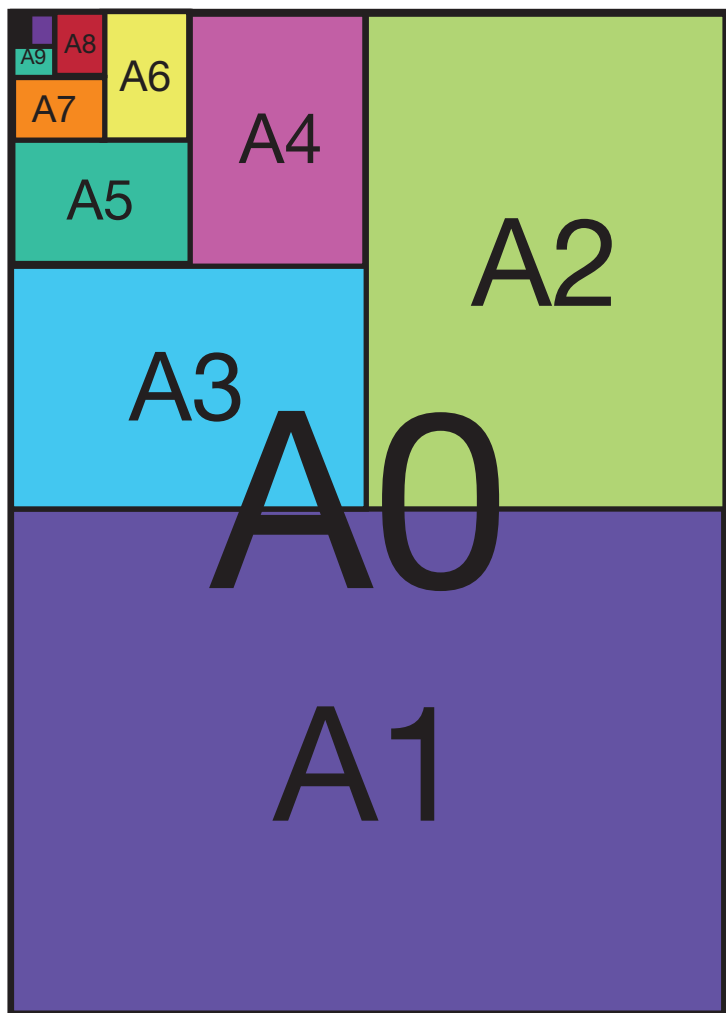

# Common Paper Sizes

STANDARD NAME	MEASURES IN MILLIMETRES	COMMON USES
A0	841 x 1189	Posters, House Plans, Family Trees
A1	594 x 841	Posters, House Plans, Patterns
A2	420 x 594	Posters, Signs
A3	297 x 420	Posters, A4 Booklets
SRA3	320 x 450	Printing with bleed
A4	210 x 297	Standard Letter
A5	148 x 210	Booklets, Note Pads
A6	105 x 148	Postcards, Invites
A7	74 x 105	Note Pads
A8	52 x 74	Business Cards, Labels
A9	37 x 52	Name Tags, Swing Tags
B5	250 x 176	Diaries
DL	110 x 220	Flyers, Invites